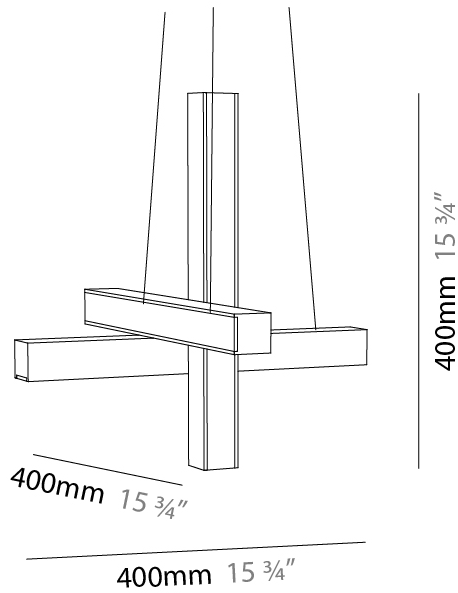

PROJECT	
TYPE	
SPECIFIER	
QUANTITY	
DATE	

CROSS SHAPE SUSPENSION

D71028-

base number
Color   Finish
Temperature   Options

1. To build a product code in our configurator select the specify button on the base model # product page
2. To build a manual product code on this datasheet choose from the options listed below in blue font and add the suffix to the base model #

GENERAL

Series: LED40 Modular
Subseries: Cross Shape
Brand: Tunto
Division: Design
Mounting Type: Suspension
Mounting Location: Ceiling
Subcategory: Modular

PHYSICAL

Shape: Abstract
Length (mm): 400
Length (in): 15 ¾
Width (mm): 400
Width (in): 15 ¾
Height (mm): 400
Height (in): 15 ¾
Max. Overall Height (mm): 2400
Max. Overall Height (in): 94 ½
Extension (mm): 80
Extension (in): 3 ⅛
Light Distribution: Omnidirectional
Diffuser: Opal
Fixture Finish: [WAL](#) / [ASH](#) / [OAK](#) / [BLK](#) / [WHI](#)
Fixture Material: Wood

ELECTRICAL

Lamp Type: LED
Input Wattage (W): 23
Total Output Wattage (W): 18.9
Dimming: Tri-Mode (Non-Dimming and Phase Dimming (120Vac only) and 0-10V Dimming)
Driver Included: Yes
Driver Location: Integrated
Driver Type: Constant Current - Universal
Driver Class: Class 2
Input Voltage (V): 120 - 277
Constant Current (MA): 700

LED

Color Temperature (°K): [2700](#) / [3000](#) / [4000](#)
Max. Delivered Lumen (lm): 1100
CRI: >93 CRI
Lamp Life (hrs): 50000

OPTICAL

RATINGS AND CERTIFICATIONS

Certified By: Certified for North American Standards
IP rating: IP20