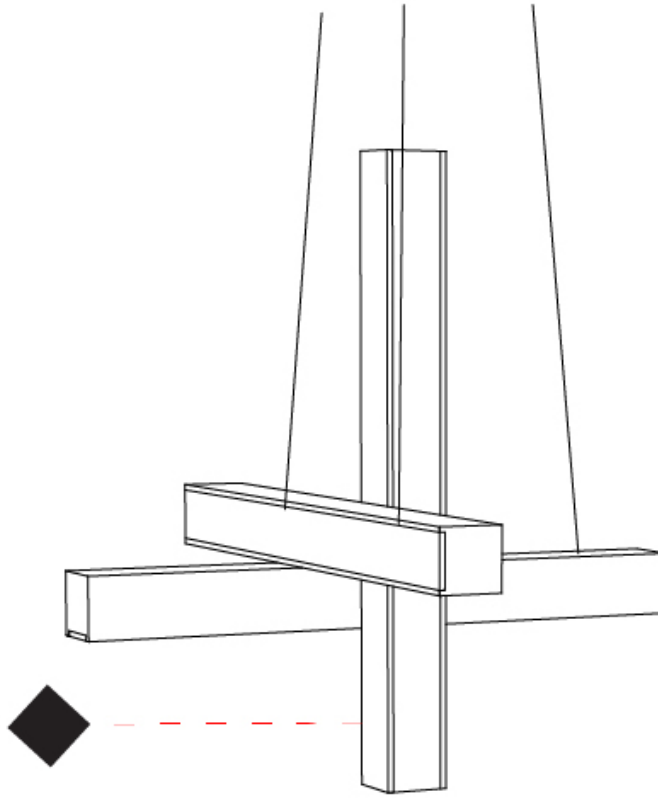

## CROSS SHAPE SUSPENSION

D71028-

PROJECT

TYPE

SPECIFIER

QUANTITY

DATE

D